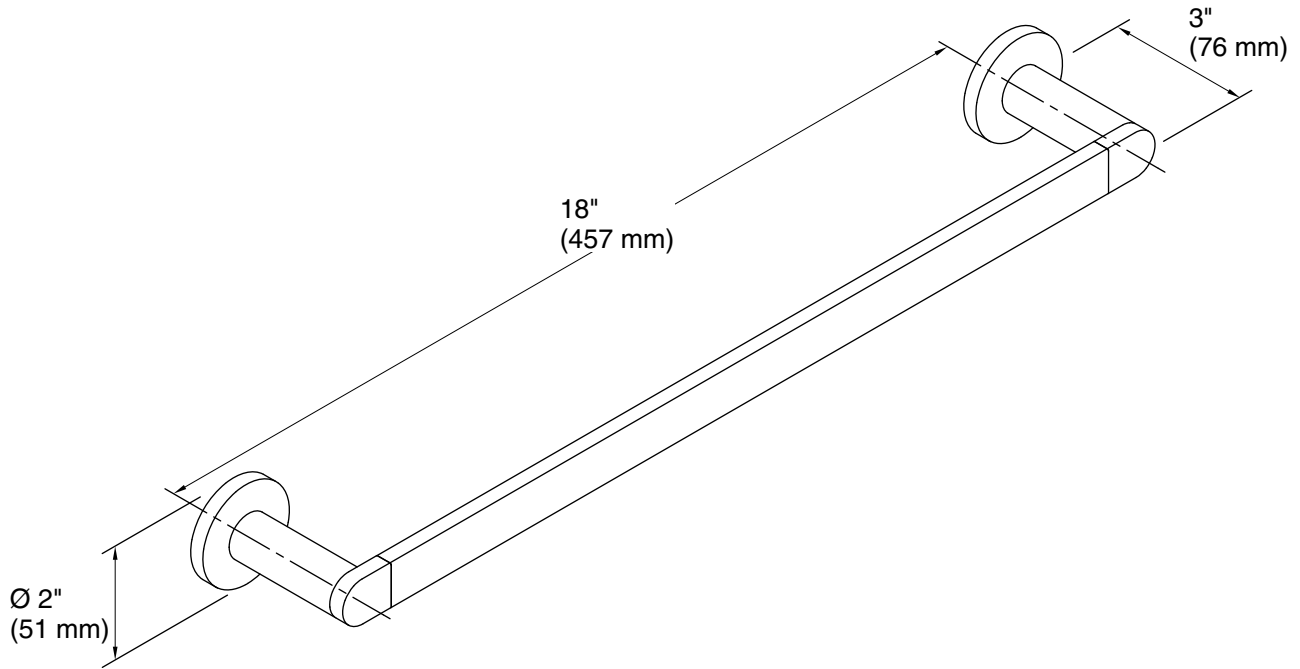

Color	Code	Description
	CP	Polished Chrome
	BL	Matte Black
	2MB	Vibrant™ Brushed Moderne Brass
	TT	Vibrant Titanium

Technical Information

All product dimensions are nominal.

Installation Type: Wall-mount